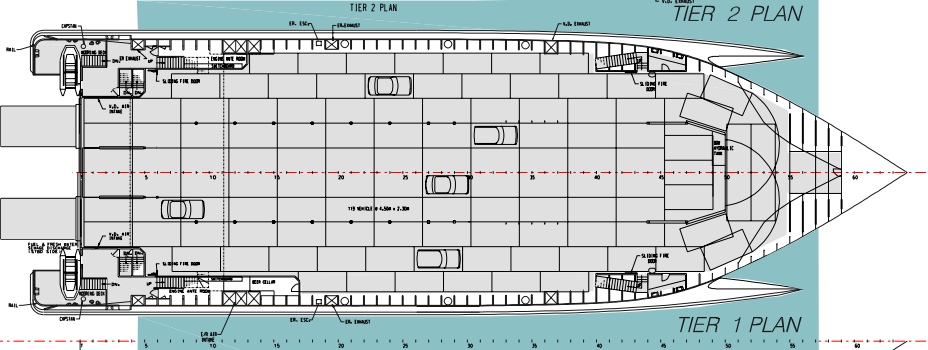

Stena Lynx III

PORT PROFILE

STARBOARD PROFILE

TIER 3 PLAN

INBOARD PROFILE

TIER 2 PLAN

TIER 1 PLAN

PLAN BELOW DECKS