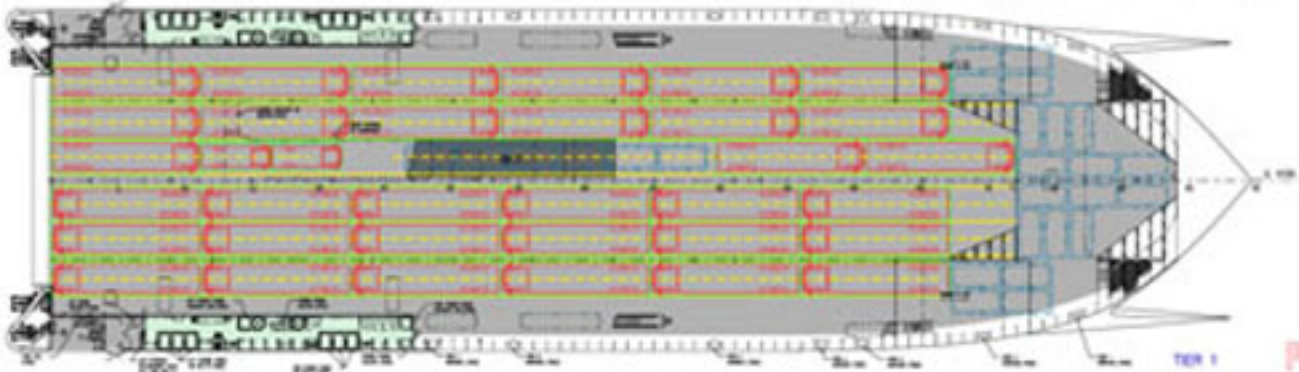

# 112

PRINCIPAL PARTICULARS

LOA	112.6M
LWL	105.6M
BEAM	30.5M
HULL BEAM	5.8M
COMPLEMENT	800 PERSONS

PROPRIETARY INFORMATION

*evolution*

12th FIVE PERCENT CASHAW  
 MARKING  
 GENERAL ASSIGNMENT

DATE	07-12-2017	BY	...
...	...	...	...