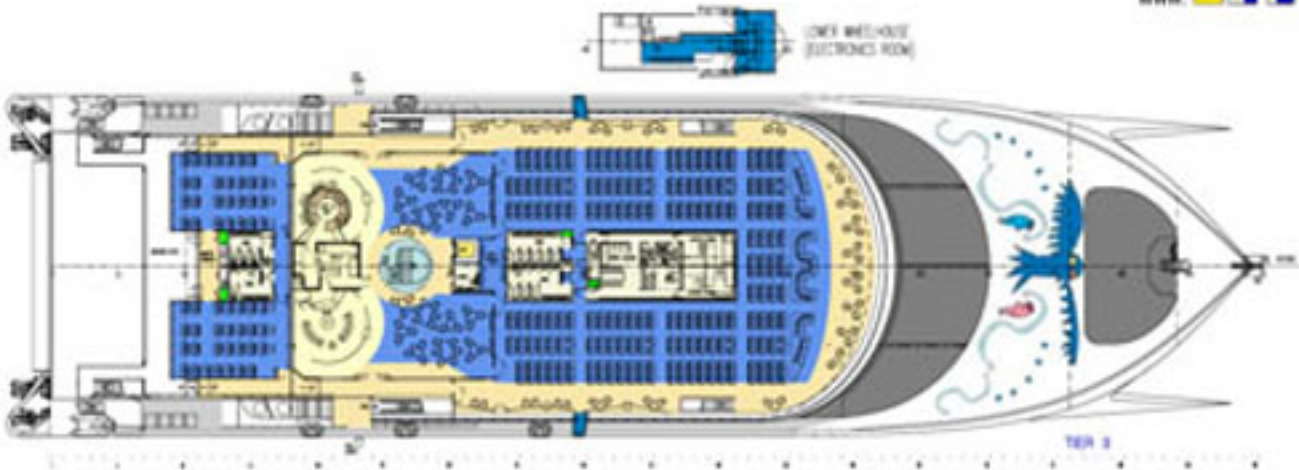

# 112

PRINCIPAL PARTICULARS

LOA	112.6M
LWL	105.6M
BEAM	30.5M
HULL BEAM	5.8M
COMPLEMENT	800 PERSONS

PROPRIETARY INFORMATION

*evolution*

12th FIVE PERCENT CASHAW  
 MARKING  
 GENERAL ASSIGNMENT

DATE	07-12-2017	BY	...
...	...	...	...